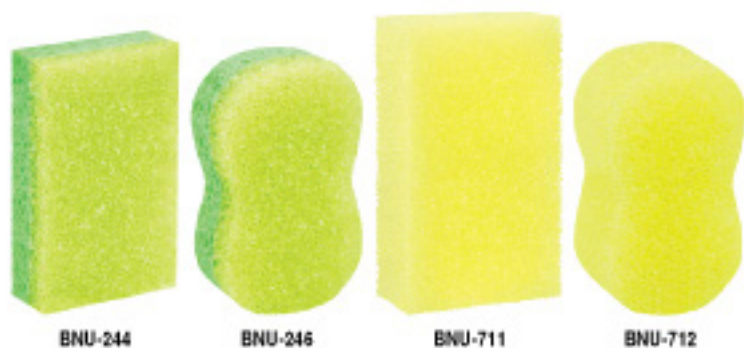

BRITE'N UP™ SCRUBBER SPONGES PROFESSIONAL

A combination of a non-woven abrasive and a cellulose sponge. Non-woven are available in heavy, medium and fine abrasiveness. They are popular and give you the benefits of both of an abrasive and cellulose sponge for everyday general cleaning. Great for cleaning dishes, cookware, bathroom surfaces, counter tops and everyday spills.

Stock #	Size	Case Pack
BNU-211	1 ONLY: 3.00" x 3.50" x .875" (Fine Grade)	80
BNU-212	1 ONLY: 4.50" x 3.00" x .875" (Fine Grade)	80
BNU-213	1 ONLY: 6.00" x 3.00" x .875" (Fine Grade)	40
BNU-221	1 ONLY: 3.00" x 3.50" x .875" (Medium Grade)	80
BNU-222	1 ONLY: 4.50" x 3.00" x .875" (Medium Grade)	80
BNU-223	1 ONLY: 6.00" x 3.00" x .875" (Medium Grade)	40
BNU-231	1 ONLY: 3.00" x 3.50" x .875" (Heavy Grade)	80
BNU-232	1 ONLY: 4.50" x 3.00" x .875" (Heavy Grade)	80
BNU-233	1 ONLY: 6.00" x 3.00" x .875" (Heavy Grade)	40

BRITE'N UP™ SURE SCRUB™ 2 CELLULOSE SCRUBBER SPONGES PROFESSIONAL

A combination of a pre-polymer abrasive and a cellulose sponge. Use with warm water to make it soft for gentle cleaning. Use with cold water for tough scrubbing action. They give you the benefits of both an abrasive sponge and cellulose sponge for everyday general cleaning.

Stock #	Size	Case Pack
BNU-244	1 ONLY: 4.50" x 2.75" x 1.125" (Rectangle)	40
BNU-246	1 ONLY: 4.25" x 2.50" x 1.125" (Bone)	40

BRITE'N UP™ SURE SCRUB™ 2 SPONGES PROFESSIONAL

Durable and effective scrubber sponge will not scratch any type of surface. Excellent for multiple cleaning jobs. Flexible and easy to maneuver. Place in cold water for heavy-duty scrubbing. Place in warm water for gentle washing. Great for cleaning dishes, cookware, bathroom surfaces and counter tops. Easily rinses clean.

Stock #	Size	Case Pack
BNU-711	1 ONLY: 5.00" x 3.00" x 1.50" (Rectangle)	48
BNU-712	1 ONLY: 4.25" x 2.50" x 1.50" (Bone)	48

BRITE'N UP™ ECONOMY SCRUBBER SPONGES - PROFESSIONAL

1/2 Mesh covered poly sponge for scouring and 1/2 Terry Woven to wipe clean. Great for cleaning non-stick coated pots, pans, dishes, sinks, grills and virtually any other surface around kitchens and bathrooms.

Stock #	Size	Case Pack
BNU-811	1 ONLY: 5.00" x 4.00" x 1.00"	144
BNU-812	1 ONLY: 7.25" x 4.25" x 1.00"	144