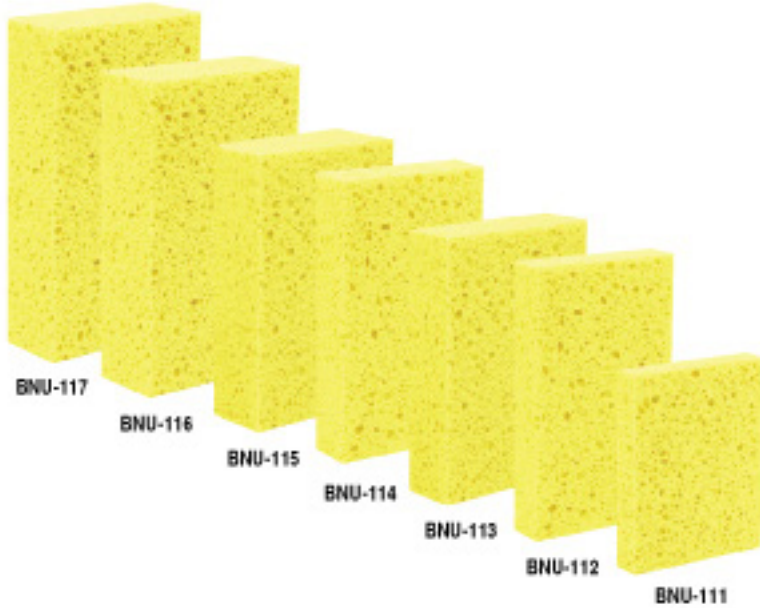

INTRODUCING

**BRITE'N
UP**

**A COMPLETE ASSORTMENT OF CELLULOSE,
POLYURETHANE AND SCRUB SPONGES FOR THE
JANITORIAL, INSTITUTIONAL & HOME MARKETS**

Algoma Mop Manufacturers

813 Rabas Street Algoma, WI 54201 • (800) 216-3478 • AlgomaMop.com

BRITE'N UP™ PRO CEL™ CELLULOSE SPONGES - PROFESSIONAL

Made from wood pulp. Cellulose sponge is highly absorbent and durable. They are available in a variety of sizes and colors. Great for color-coding jobs. Cellulose sponges are used for cleaning dishes, counter-tops, bathroom surfaces and everyday spills. Cellulose is 100% biodegradable and sustainable.

Stock #	Size	Case Pack
BNU-111	1 ONLY: 4.50" x 3.00" x .75" (Yellow)	72
BNU-112	1 ONLY: 6.00" x 3.50" x .875" (Yellow)	60
BNU-113	1 ONLY: 6.00" x 4.125" x 1.375" (Yellow)	48
BNU-114	1 ONLY: 6.25" x 3.375" x 1.00" (Yellow)	24
BNU-115	1 ONLY: 6.25" x 4.125" x 1.625" (Yellow)	48
BNU-116	1 ONLY: 7.00" x 4.125" x 1.875" (Yellow)	24
BNU-117	1 ONLY: 7.56" x 4.16" x 1.68" (Yellow)	48
BNU-121	1 ONLY: 4.50" x 3.00" x .75" (Blue)	72
BNU-122	1 ONLY: 6.00" x 3.50" x .875" (Blue)	60
BNU-123	1 ONLY: 6.00" x 4.125" x 1.375" (Blue)	48
BNU-126	1 ONLY: 7.00" x 4.125" x 1.875" (Blue)	24
BNU-131	1 ONLY: 4.50" x 3.00" x .75" (Green)	72
BNU-132	1 ONLY: 6.00" x 3.50" x .875" (Green)	60
BNU-133	1 ONLY: 6.00" x 4.125" x 1.375" (Green)	48
BNU-136	1 ONLY: 7.00" x 4.125" x 1.875" (Green)	24

Stock #	Size	Case Pack
BNU-141	1 ONLY: 4.50" x 3.00" x .75" (Pink)	72
BNU-142	1 ONLY: 6.00" x 3.50" x .875" (Pink)	60
BNU-143	1 ONLY: 6.00" x 4.125" x 1.375" (Pink)	48
BNU-146	1 ONLY: 7.00" x 4.125" x 1.875" (Pink)	24
BNU-151	1 ONLY: 4.50" x 3.00" x .75" (Buff)	72
BNU-152	1 ONLY: 6.00" x 3.50" x .875" (Buff)	60
BNU-153	1 ONLY: 6.00" x 4.125" x 1.375" (Buff)	48
BNU-156	1 ONLY: 7.00" x 4.125" x 1.875" (Buff)	24